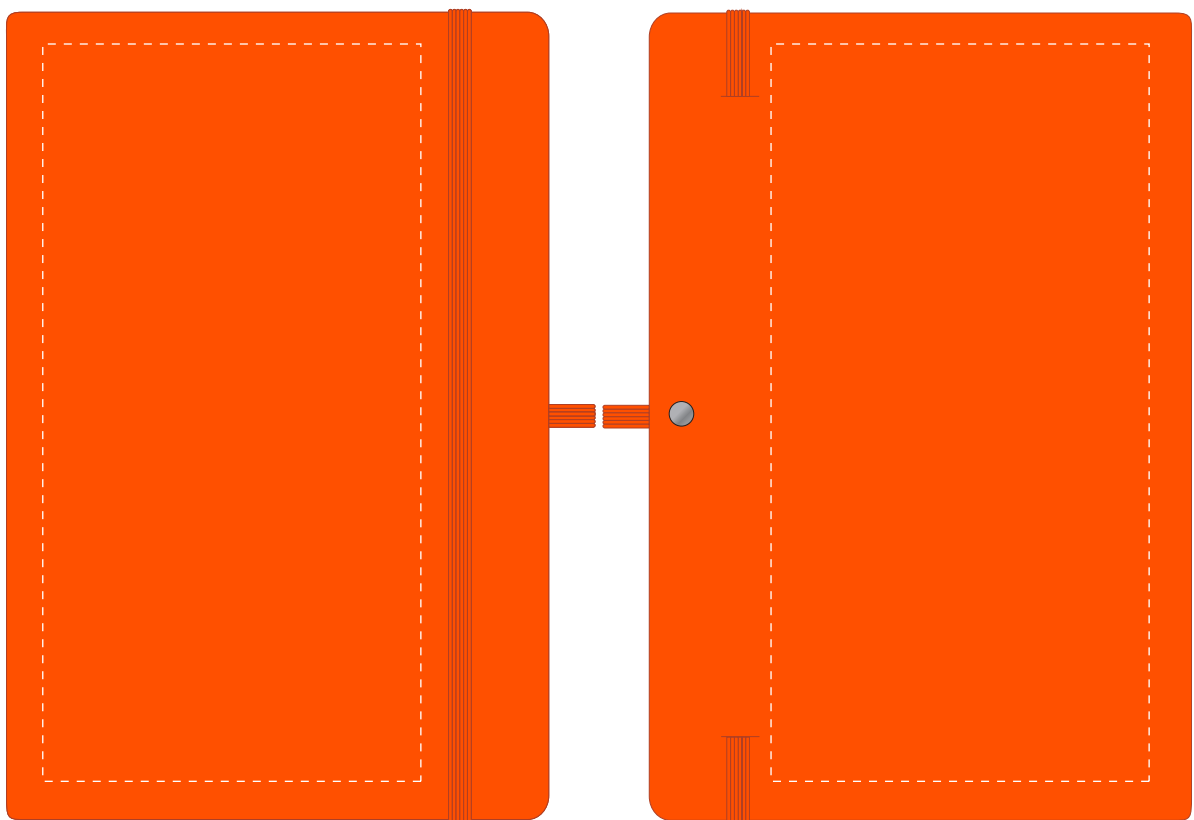

Your Ref:	Quantity:	Product Code: QS0745
Our Ref:	Version: 1	Product Colour: AMBER

PRINTING CONCERNS:**PRODUCT INFO: DUE TO THE NATURE OF THE PRODUCT THE PRINT POSITION MAY VARY BY 2 - 3 MM**

We stock this item in the following colours

**PANTONE REFERENCE(S)**

- Colour 1
- Colour 1
- Colour 1
- Colour 1

Product Image for visualisation
- colours may vary

ARTWORK SCALE 50%

- CENTRED TO PRINT AREA
- CENTRED TO NOTEBOOK

The dashed line is to demonstrate print area and will not appear on your printed item

To proceed, please approve visual via the online system.

ARTWORK SCALE 100%
Max print area: 195mm x 100mm

ARTWORK SCALE 100%
Max print area: 195mm x 100mm